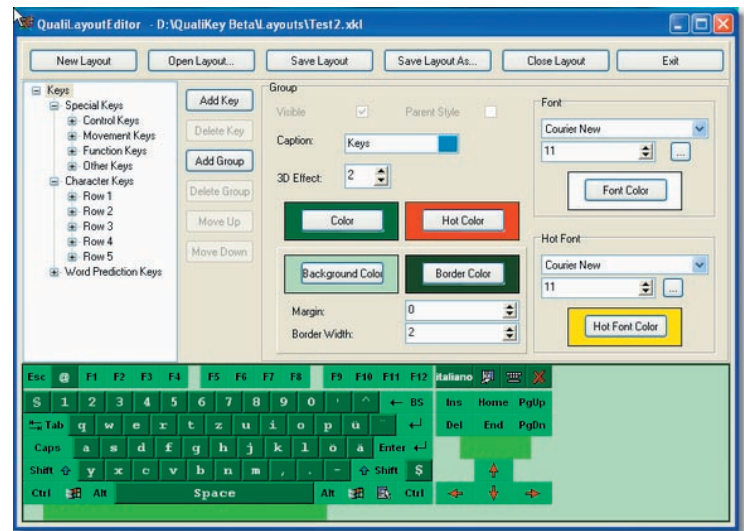

Word prediction

The Word Prediction Feature uses a built-in dictionary to predict which word is being typed, before you type the entire word. Just type the first letter(s) of the word and Word Prediction will instantly show the words that begin with the entered letter(s). This function of QualiKEY reduces the number of keystrokes needed for typing. The list of predicted words is generated from a personal dictionary, which already includes over 20'000 words for each of the 6 available languages. Any new word is automatically added to the dictionary. The predicted words can be shown as most frequently used words, most recently used words or alphabetically.

Vocabulary Editor

This QualiKEY feature allows you to modify, add, delete any words in your personal vocabulary. All the words included in Text files can be automatically imported in order to quickly customize and build your vocabulary.

Abbreviation-Expansion

This feature can create or modify Word Abbreviation Expansions. For example: when typing the letters "gm" you could program QualiKEY to expand the abbreviation into the phrase "Good Morning".

QualiKEY's Layout editor gives the user the power to create a layout most suited for their needs

Access Technology and Plug & Play Computer Solutions for People with Disabilities

Toll Free: 800-USA-EVAS
Toll Free: 800-872-3827
Voice: 401-596-3155
FAX: 401-596-3979